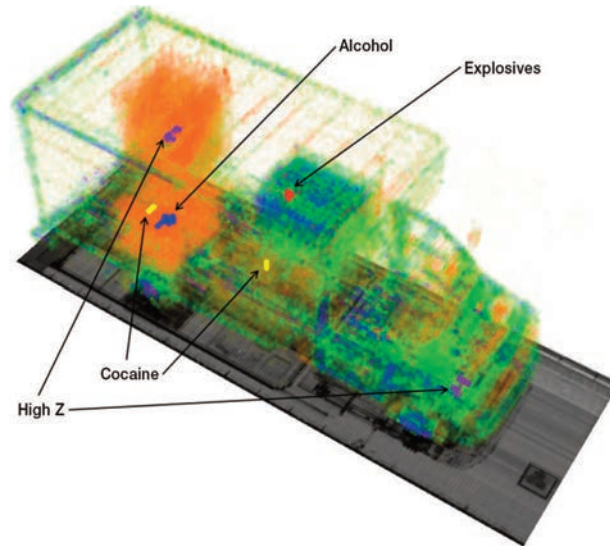

## Product Data Sheet

**Cargo SmartScan automatically identifies cargo contents to assist operators and keep commerce moving.**

### Key Features

**Automatic, nonintrusive, fast material identification:** innocent cargo is rapidly cleared.

**Highly accurate automatic alarms:** anomalies are detected and located.

**3-D volumetric data enables rapid, automated detection:** unique technology provides detailed information in 3-D to alert operators to specific regions of interest for contraband.

**High Energy X-rays:** dense cargos can be inspected to quickly verify manifests.

**Minimizes the need for costly manual inspections.**

# Automated, accurate, nonintrusive Cargo SmartScan

The detailed 3-D visual (seen above) alerts operators to specific regions of interest for contraband and radioactive materials in cargo